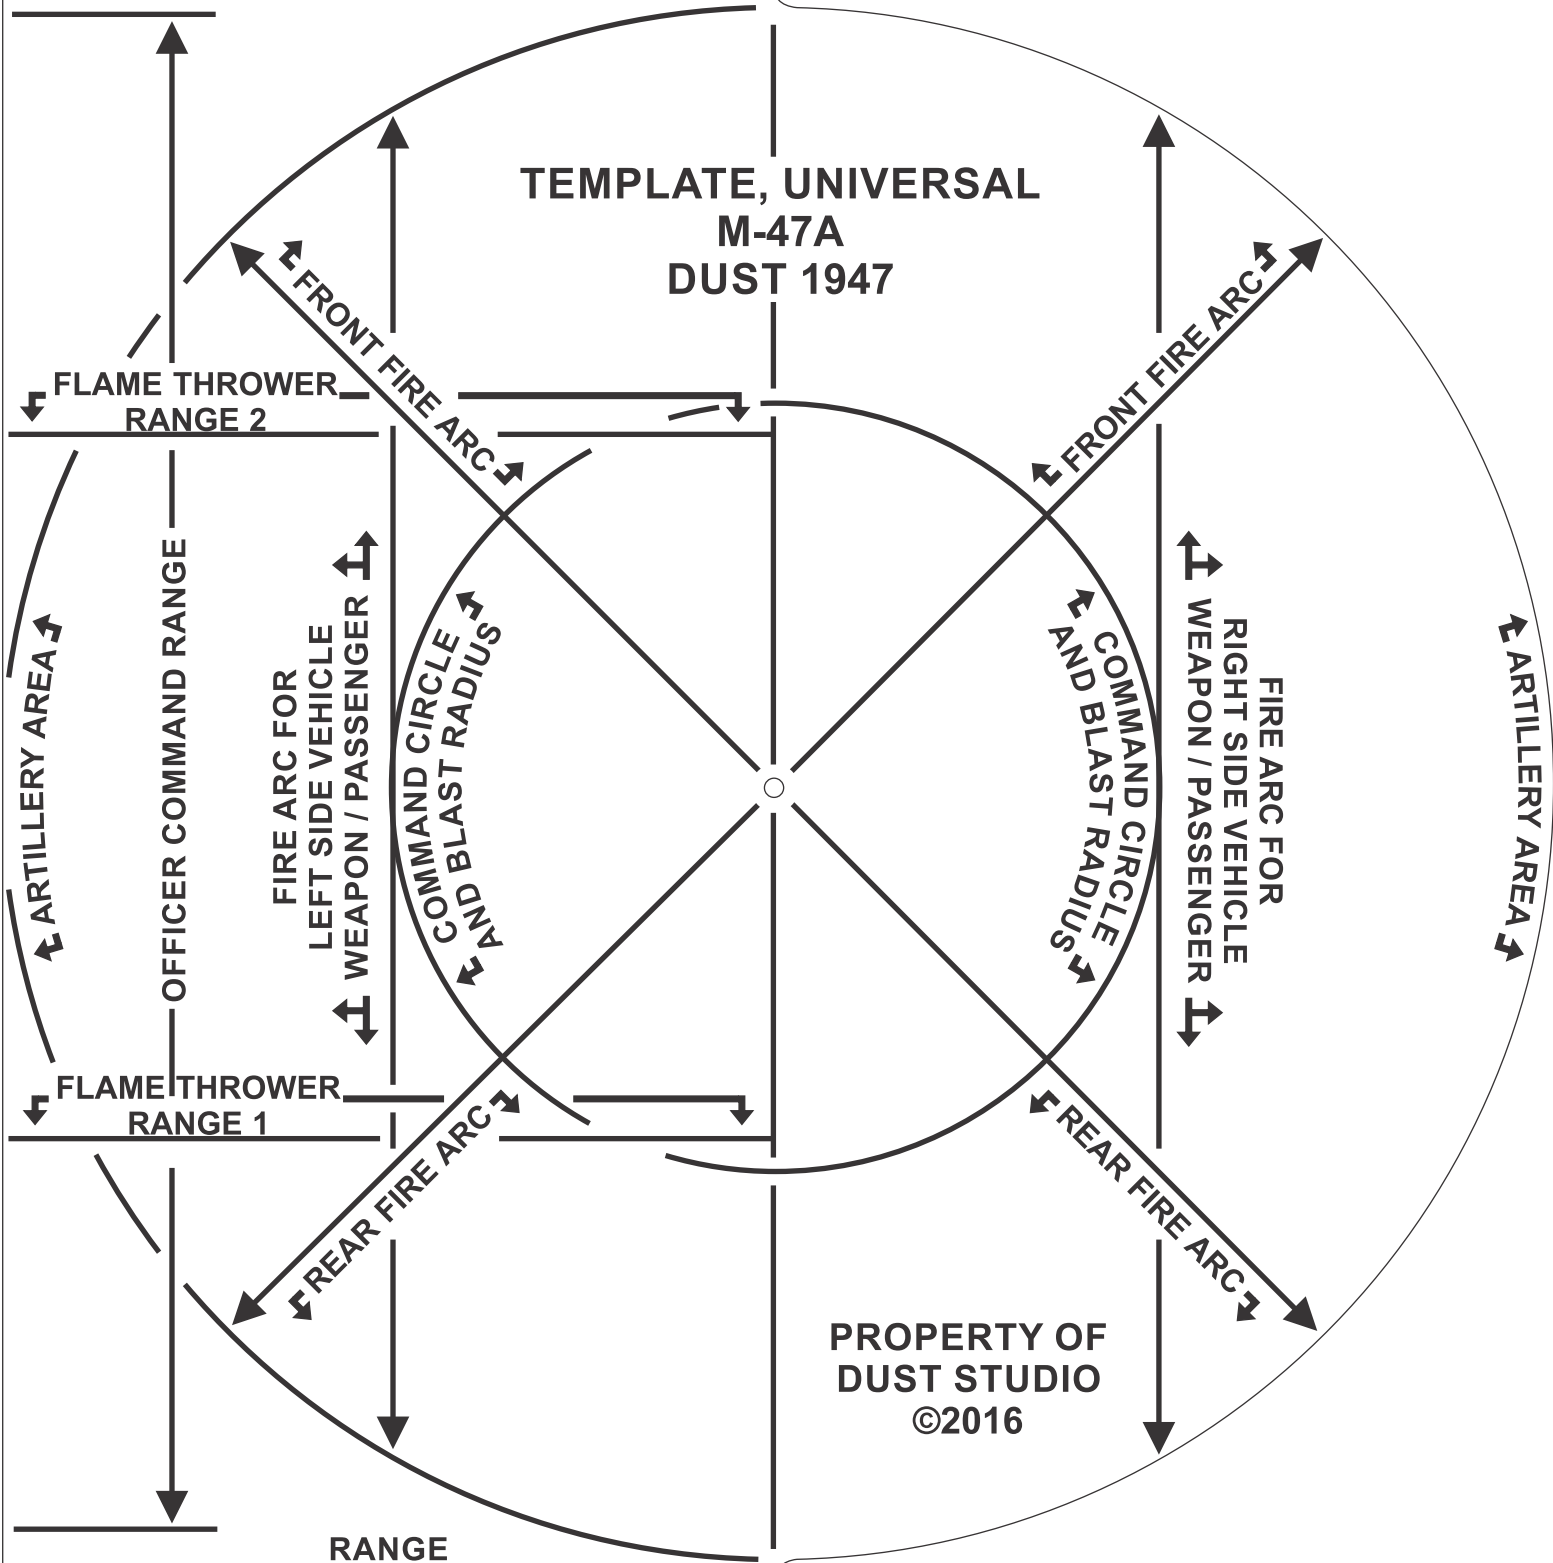

FLAME THROWER RANGE 3

TEMPLATE, UNIVERSAL
M-47A
DUST 1947

PROPERTY OF
DUST STUDIO
©2016

RANGE
CONVERSION FORMULA:
RANGE 1 = 4 INCHES
OR
10 CENTIMETERS

FLAME THROWER RANGE 0